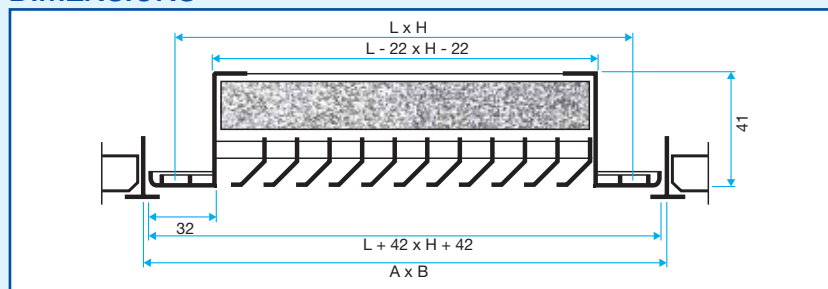

APPLICATION

- Air exhaust for all ventilation and air-conditioning applications.
- Fitted into suspended ceiling tiles or wall-mounted.
- Special model for fixed suspended ceilings.

DESCRIPTION

- Front face opening on hinges.
- Aluminium construction.
- White epoxy painted, RAL 9010 tint.
- Gravity fixing using the 'T' pieces of the suspended ceiling (F0) or by visible screws (F1 - Designed for Staff ceilings).
- AG 637 WZ: front grille with fixed vanes inclined at 45° - with filter.
- AC 174 WZ: square mesh grille (15 x 15 mm) at 45° - with filter.

ACCESSORIES

- W filter 15 mm thick, M1 fire rating, G3 (supplied).
- Connection plenum in galvanised steel.

ADDITIONAL RANGE

- For other sizes, please consult us.
- Paint finish in accordance with the RAL colour chart (please, consult us).
- Other fitting methods (please, consult us).

DIMENSIONS

AG 637 WZ grille (for removable suspended ceilings with T-piece)

AC 174 WZ grille (for removable suspended ceilings with T-piece)

Comfort airflow levels for Lw < NR 30 and dimensions						
Model	A x B* (mm)	L (mm)	H (mm)	Plenum height (mm)	Ø Plenum connection (mm)	Airflow (m³/h)
AG 637 WZ	600 x 300	554*	254	360	250	800
	600 x 600	554*	554	360	250	1000
	675 x 675	628**	628	360	250	1000
AC 174 WZ	-	400	200	350	200	450
	-	500***	500	360	250	1000
	600 x 300	563*	263	360	250	1000
	600 x 600	563*	563	360	250	1000

* Special dimensions for suspended ceiling tiles 600 mm in length.

** Special dimensions for suspended ceiling tiles 675 mm in length.

*** Dimensions and fittings for non-removable (fixed) suspended ceilings.