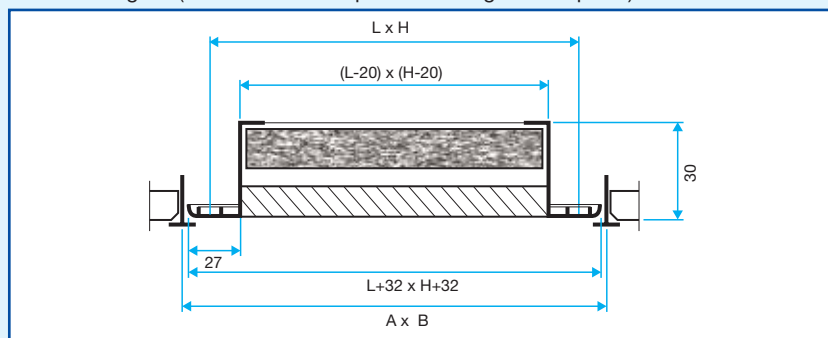

APPLICATION

- Air exhaust for all ventilation and air-conditioning applications.
- Fitted into suspended ceiling tiles or wall-mounted.
- Special model for fixed suspended ceilings.

DESCRIPTION

- Front face opening on hinges.
- Aluminium construction.
- White epoxy painted, RAL 9010 tint.
- Gravity fixing using the 'T' pieces of the suspended ceiling (F0) or by visible screws (F1 - Designed for Staff ceilings).
- AG 637 WZ: front grille with fixed vanes inclined at 45° - with filter.
- AC 174 WZ: square mesh grille (15 x 15 mm) at 45° - with filter.

ACCESSORIES

- W filter 15 mm thick, M1 fire rating, G3 (supplied).
- Connection plenum in galvanised steel.

ADDITIONAL RANGE

- For other sizes, please consult us.
- Paint finish in accordance with the RAL colour chart (please, consult us).
- Other fitting methods (please, consult us).

DIMENSIONS

AG 637 WZ grille (for removable suspended ceilings with T-piece)

AC 174 WZ grille (for removable suspended ceilings with T-piece)

Comfort airflow levels for Lw < NR 30 and dimensions						
Model	A x B* (mm)	L (mm)	H (mm)	Plenum height (mm)	Ø Plenum connection (mm)	Airflow (m³/h)
AG 637 WZ	600 x 300	554*	254	360	250	800
	600 x 600	554*	554	360	250	1000
	675 x 675	628**	628	360	250	1000
AC 174 WZ	-	400	200	350	200	450
	-	500***	500	360	250	1000
	600 x 300	563*	263	360	250	1000
	600 x 600	563*	563	360	250	1000

* Special dimensions for suspended ceiling tiles 600 mm in length.

** Special dimensions for suspended ceiling tiles 675 mm in length.

*** Dimensions and fittings for non-removable (fixed) suspended ceilings.