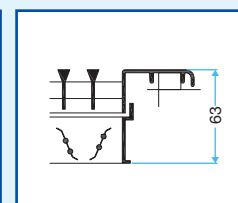

DESCRIPTION

- AC 440: fixed horizontal linear bars with a 13 mm spacing and 0° deflection.
- AC 440 B: AC 440 grille with opposed blade damper (OBD).
- AC 440 D: fixed horizontal linear bars with a 13 mm spacing and 0° deflection, rear individually adjustable blades, perpendicular to frontal bars.
- AC 440 BD: AC 440 D grille with opposed blade damper (OBD).

STANDARD SUPPLY

- RAL 9010. Other RAL colours available upon request.
- Fixing F3 clips.

AVAILABLE OPTIONS

- Corner piece 90° or 45°; code K.

ADDITIONAL RANGE

- Other sizes available upon request.

DIMENSIONS (mm)

AC 440

AC 440 B

Comfort airflow levels for Lw < NR 25 and dimensions					
L x H (mm)	Ø connections (mm)	Airflow (m³/hr)	L x H (mm)	Ø connections (mm)	Airflow (m³/hr)
200 x 100	80	160	600 x 150	160	650
250 x 100	100	180	600 x 200	200	800
300 x 100	125	250	800 x 100	2 x 125	550
400 x 100	125	330	800 x 200	2 x 200	1000
500 x 100	125	380	1000 x 150	2 x 160	1000
600 x 100	2 x 100	500	1500 x 200	3 x 200	1800
250 x 150	125	280	800 x 75	2 x 100	400
300 x 150	160	350	800 x 150	2 x 160	800
400 x 150	160	450	1000 x 75	2 x 100	550
500 x 150	160	550	1000 x 200	2 x 200	1200
400 x 200	200	550	1000 x 100	2 x 125	650
500 x 200	200	680	1500 x 150	3 x 160	1350

- All MT plenums are 83° models, except 250 x 150 and 200 x 100 mm.
- See selection tables on pages 252 and 254.

RANGE

Dimensions	Grille AC 440 F3 Code	Opposed blade damper Code	ME F3 plenum side connection Code	MT F3 plenum back connection Code
800 x 75				
1000 x 75				
200 x 100				
250 x 100				
300 x 100				
400 x 100				
500 x 100				
600 x 100				
800 x 100				
1000 x 100				
250 x 150				
300 x 150				
400 x 150				
500 x 150				
600 x 150				
800 x 150				
1000 x 150				
1500 x 150				
400 x 200				
500 x 200				
600 x 200				
800 x 200				
1000 x 200				
1500 x 200				