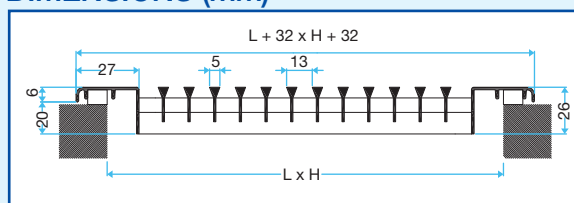

DESCRIPTION

- AC 440: fixed horizontal linear bars with a 13 mm spacing and 0° deflection.
- AC 440 B: AC 440 grille with opposed blade damper (OBD).
- AC 440 D: fixed horizontal linear bars with a 13 mm spacing and 0° deflection, rear individually adjustable blades, perpendicular to frontal bars.
- AC 440 BD: AC 440 D grille with opposed blade damper (OBD).

STANDARD SUPPLY

- RAL 9010. Other RAL colours available upon request.
- Fixing F3 clips.

AVAILABLE OPTIONS

- Corner piece 90° or 45°; code K.

ADDITIONAL RANGE

- Other sizes available upon request.

DIMENSIONS (mm)

AC 440

AC 440 B

Comfort airflow levels for Lw < NR 25 and dimensions					
L x H (mm)	Ø connections (mm)	Airflow (m³/hr)	L x H (mm)	Ø connections (mm)	Airflow (m³/hr)
200 x 100	80	160	600 x 150	160	650
250 x 100	100	180	600 x 200	200	800
300 x 100	125	250	800 x 100	2 x 125	550
400 x 100	125	330	800 x 200	2 x 200	1000
500 x 100	125	380	1000 x 150	2 x 160	1000
600 x 100	2 x 100	500	1500 x 200	3 x 200	1800
250 x 150	125	280	800 x 75	2 x 100	400
300 x 150	160	350	800 x 150	2 x 160	800
400 x 150	160	450	1000 x 75	2 x 100	550
500 x 150	160	550	1000 x 200	2 x 200	1200
400 x 200	200	550	1000 x 100	2 x 125	650
500 x 200	200	680	1500 x 150	3 x 160	1350

- All MT plenums are 83° models, except 250 x 150 and 200 x 100 mm.
- See selection tables on pages 252 and 254.

RANGE

Dimensions	Grille AC 440 F3 Code	Opposed blade damper Code	ME F3 plenum side connection Code	MT F3 plenum back connection Code
800 x 75				
1000 x 75				
200 x 100				
250 x 100				
300 x 100				
400 x 100				
500 x 100				
600 x 100				
800 x 100				
1000 x 100				
250 x 150				
300 x 150				
400 x 150				
500 x 150				
600 x 150				
800 x 150				
1000 x 150				
1500 x 150				
400 x 200				
500 x 200				
600 x 200				
800 x 200				
1000 x 200				
1500 x 200				