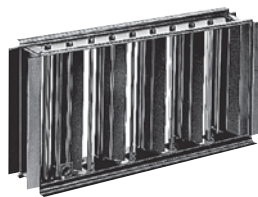

Indoor Grilles

Grilles with fixed aluminium linear bars

AC 440 - Aluminium

Opposed blade damper

Advantages

- Aesthetic design.
- Linear effect.

APPLICATION

- Air supply and air exhaust for all ventilation and air conditioning applications.
- Wall or breast wall mounting.

DESCRIPTION

- AC 440: fixed horizontal linear bars with a 13 mm spacing and 0° deflection.
- AC 440 B: AC 440 grille with opposed blade damper (OBD).
- AC 440 D: fixed horizontal linear bars with a 13 mm spacing and 0° deflection, rear individually adjustable blades, perpendicular to frontal bars.
- AC 440 BD: AC 440 D grille with opposed blade damper (OBD).